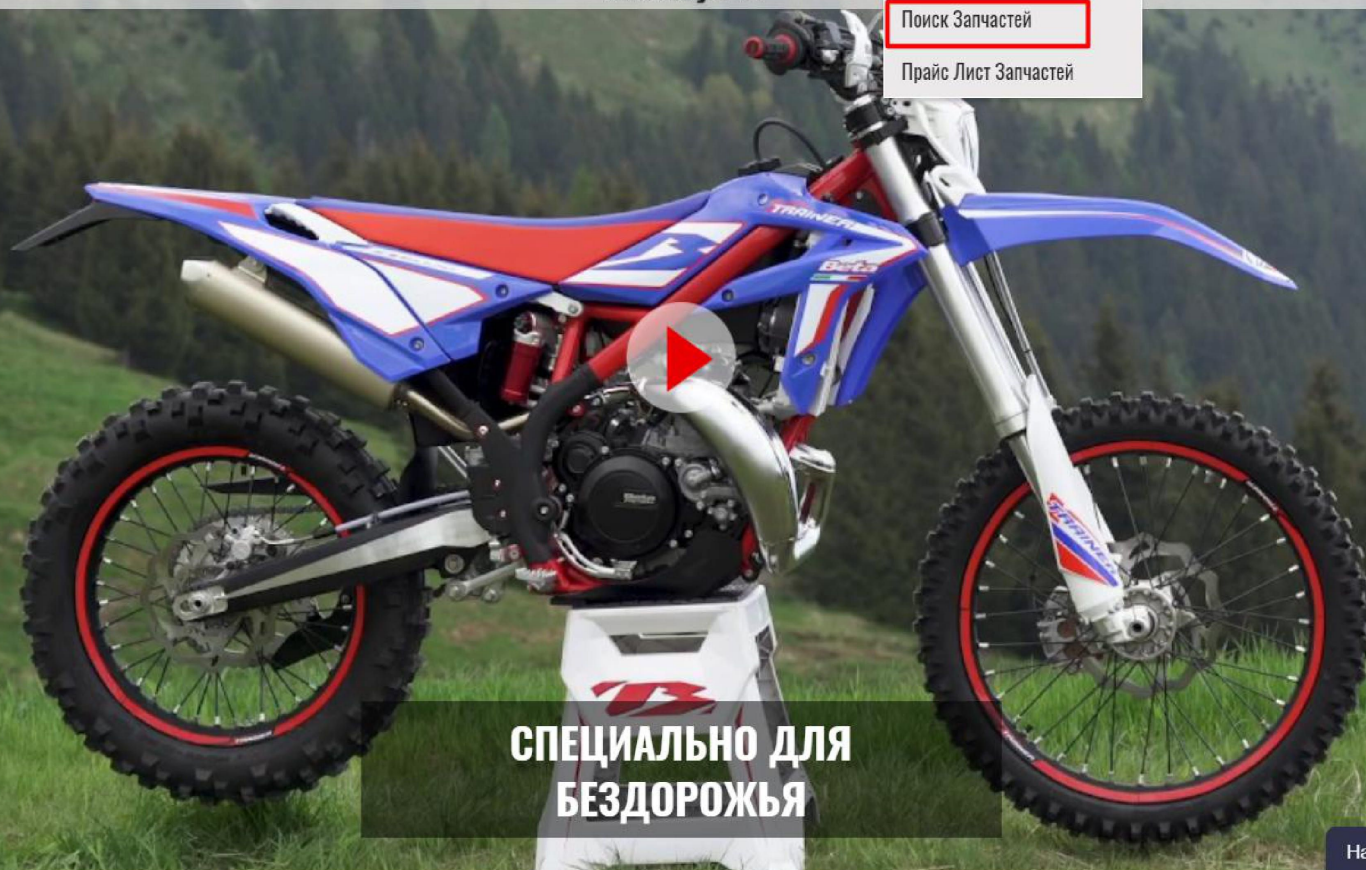

КАК ЗАКАЗАТЬ ЗАПЧАСТИ ДЛЯ МОТОЦИКЛА НА BETAMOTOR.COM.UA

#1 Кликаем на кнопку в меню "Запчасти", после на кнопку "Поиск Запчастей".

МОТОЦИКЛЫ RACING КОМПАНИЯ АКСЕССУАРЫ И ЭКИПИРОВКА

ДИЛЕРЫ

ЗАПЧАСТИ

МОЯ БЕТА

КОНТАКТЫ

ПРАЙС ЛИСТ

Поиск Запчастей

Прайс Лист Запчастей

СПЕЦИАЛЬНО ДЛЯ
БЕЗДОРОЖЬЯ